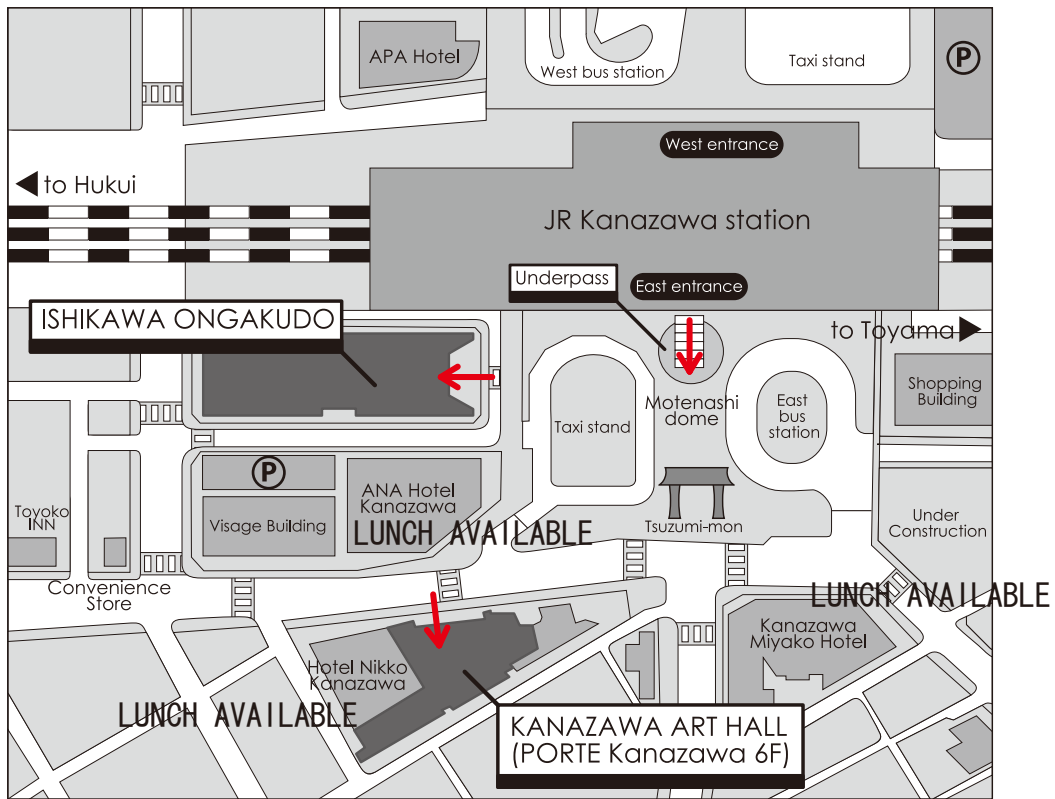

ACCESS

Location

Motenashi - dome Underpass